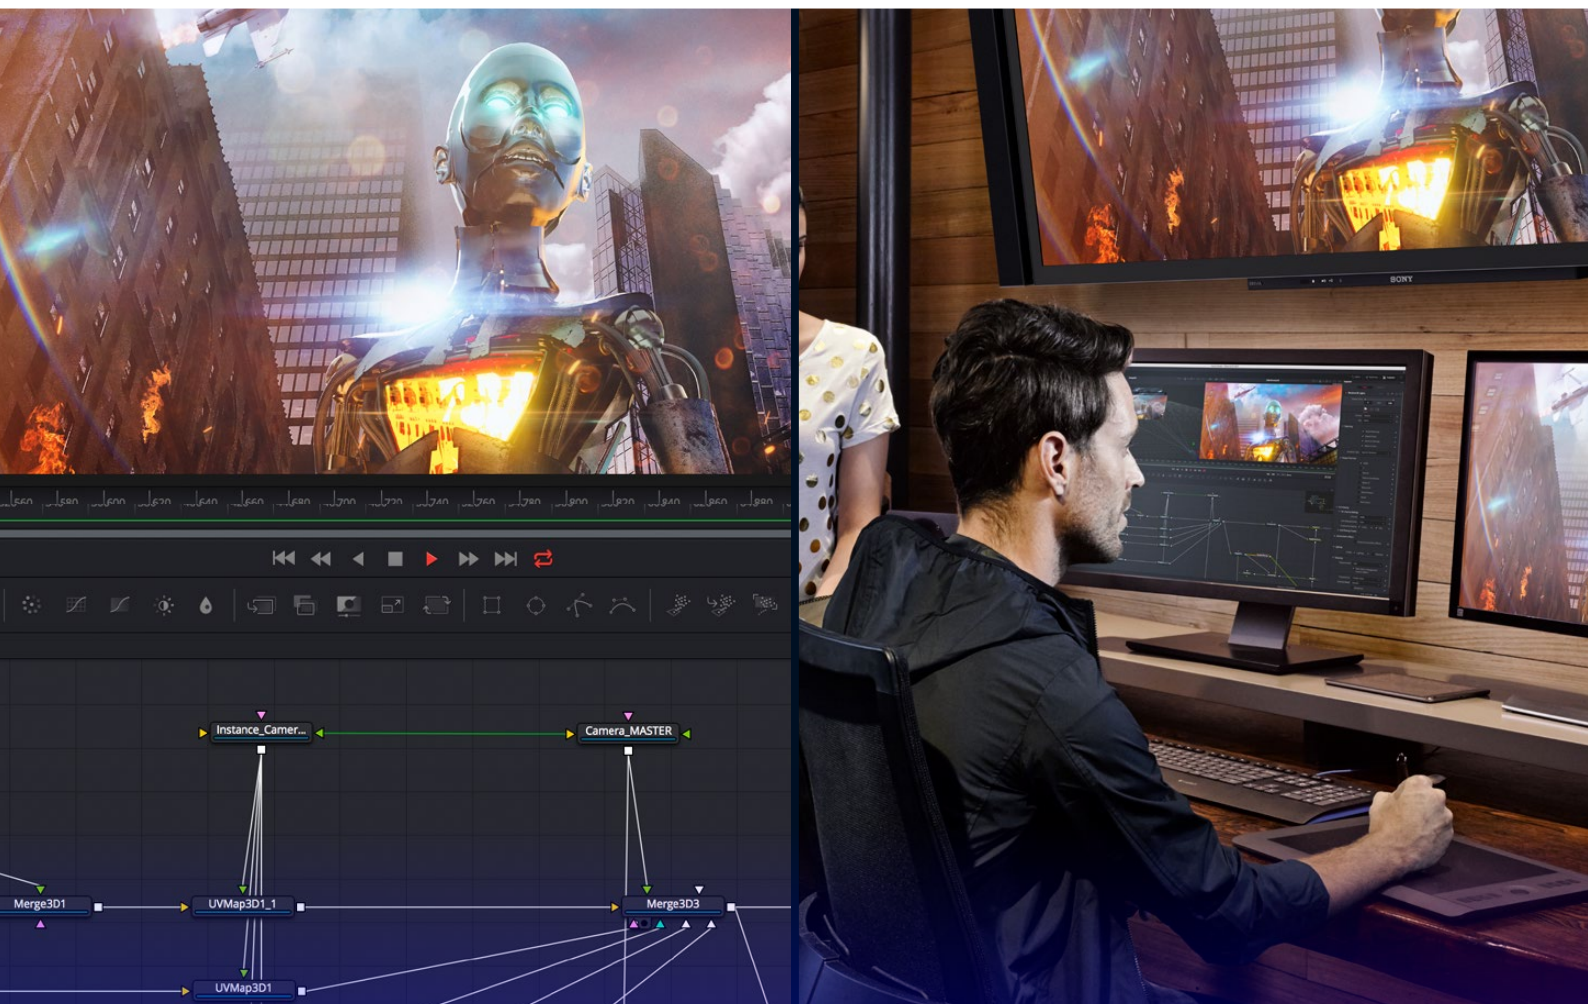

July 2022

Fusion

DaVinci Resolve
DaVinci Resolve Studio
Fusion Studio

Tool Category	Tool	DaVinci Resolve Fusion Page	DaVinci Resolve Studio Fusion Page	Fusion Studio
3D	Alembic Mesh 3D	Yes	Yes	Yes
	Bender 3D	Yes	Yes	Yes
	Camera 3D	Yes	Yes	Yes
	Cube 3D	Yes	Yes	Yes
	Custom Vertex 3D	Yes	Yes	Yes
	Displace 3D	Yes	Yes	Yes
	Duplicate 3D	Yes	Yes	Yes
	FBX Exporter	N/A	N/A	N/A
	FBX Mesh 3D	Yes	Yes	Yes
	Fog 3D	Yes	Yes	Yes
	Image Plane 3D	Yes	Yes	Yes
	Locator 3D	Yes	Yes	Yes
	Merge 3D	Yes	Yes	Yes
	Override 3D	Yes	Yes	Yes
	PointCloud 3D	Yes	Yes	Yes
	Projector 3D	Yes	Yes	Yes
	Renderer 3D	Yes	Yes	Yes
	Replace Material 3D	Yes	Yes	Yes
	Replace Normals 3D	Yes	Yes	Yes
	Replicate 3D	Yes	Yes	Yes
	Ribbon 3D	Yes	Yes	Yes
	Shape 3D	Yes	Yes	Yes
	SoftClip	Yes	Yes	Yes
	Spherical Camera	Yes	Yes	Yes
	Text 3D	Yes	Yes	Yes
	Transform 3D	Yes	Yes	Yes
Triangulate 3D	Yes	Yes	Yes	
UV Map 3D	Yes	Yes	Yes	
Weld 3D	Yes	Yes	Yes	
3D Light	Ambient Light	Yes	Yes	Yes
	Directional Light	Yes	Yes	Yes
	Point Light	Yes	Yes	Yes
	Spot Light	Yes	Yes	Yes